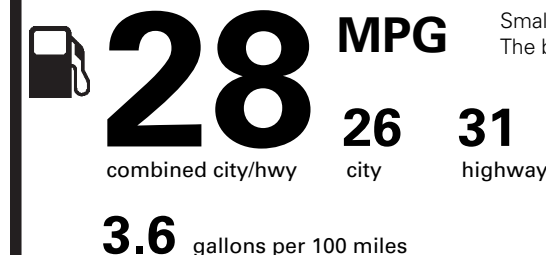

695.00

NO CHARGE

PRICE INFORMATION

BASE PRICE	\$28,605.00
TOTAL OPTIONS/OTHER	695.00
TOTAL VEHICLE & OPTIONS/OTHER	29,300.00
DESTINATION & DELIVERY	1,195.00

EPA DOT Fuel Economy and Environment

Gasoline Vehicle

Fuel Economy

Small SUVs range from 18 to 120 MPG. The best vehicle rates 136 MPGe.

You save
\$250

in fuel costs over 5 years compared to the average new vehicle.

Annual fuel cost
\$1,450

Fuel Economy & Greenhouse Gas Rating (tailpipe only) Smog Rating (tailpipe only)